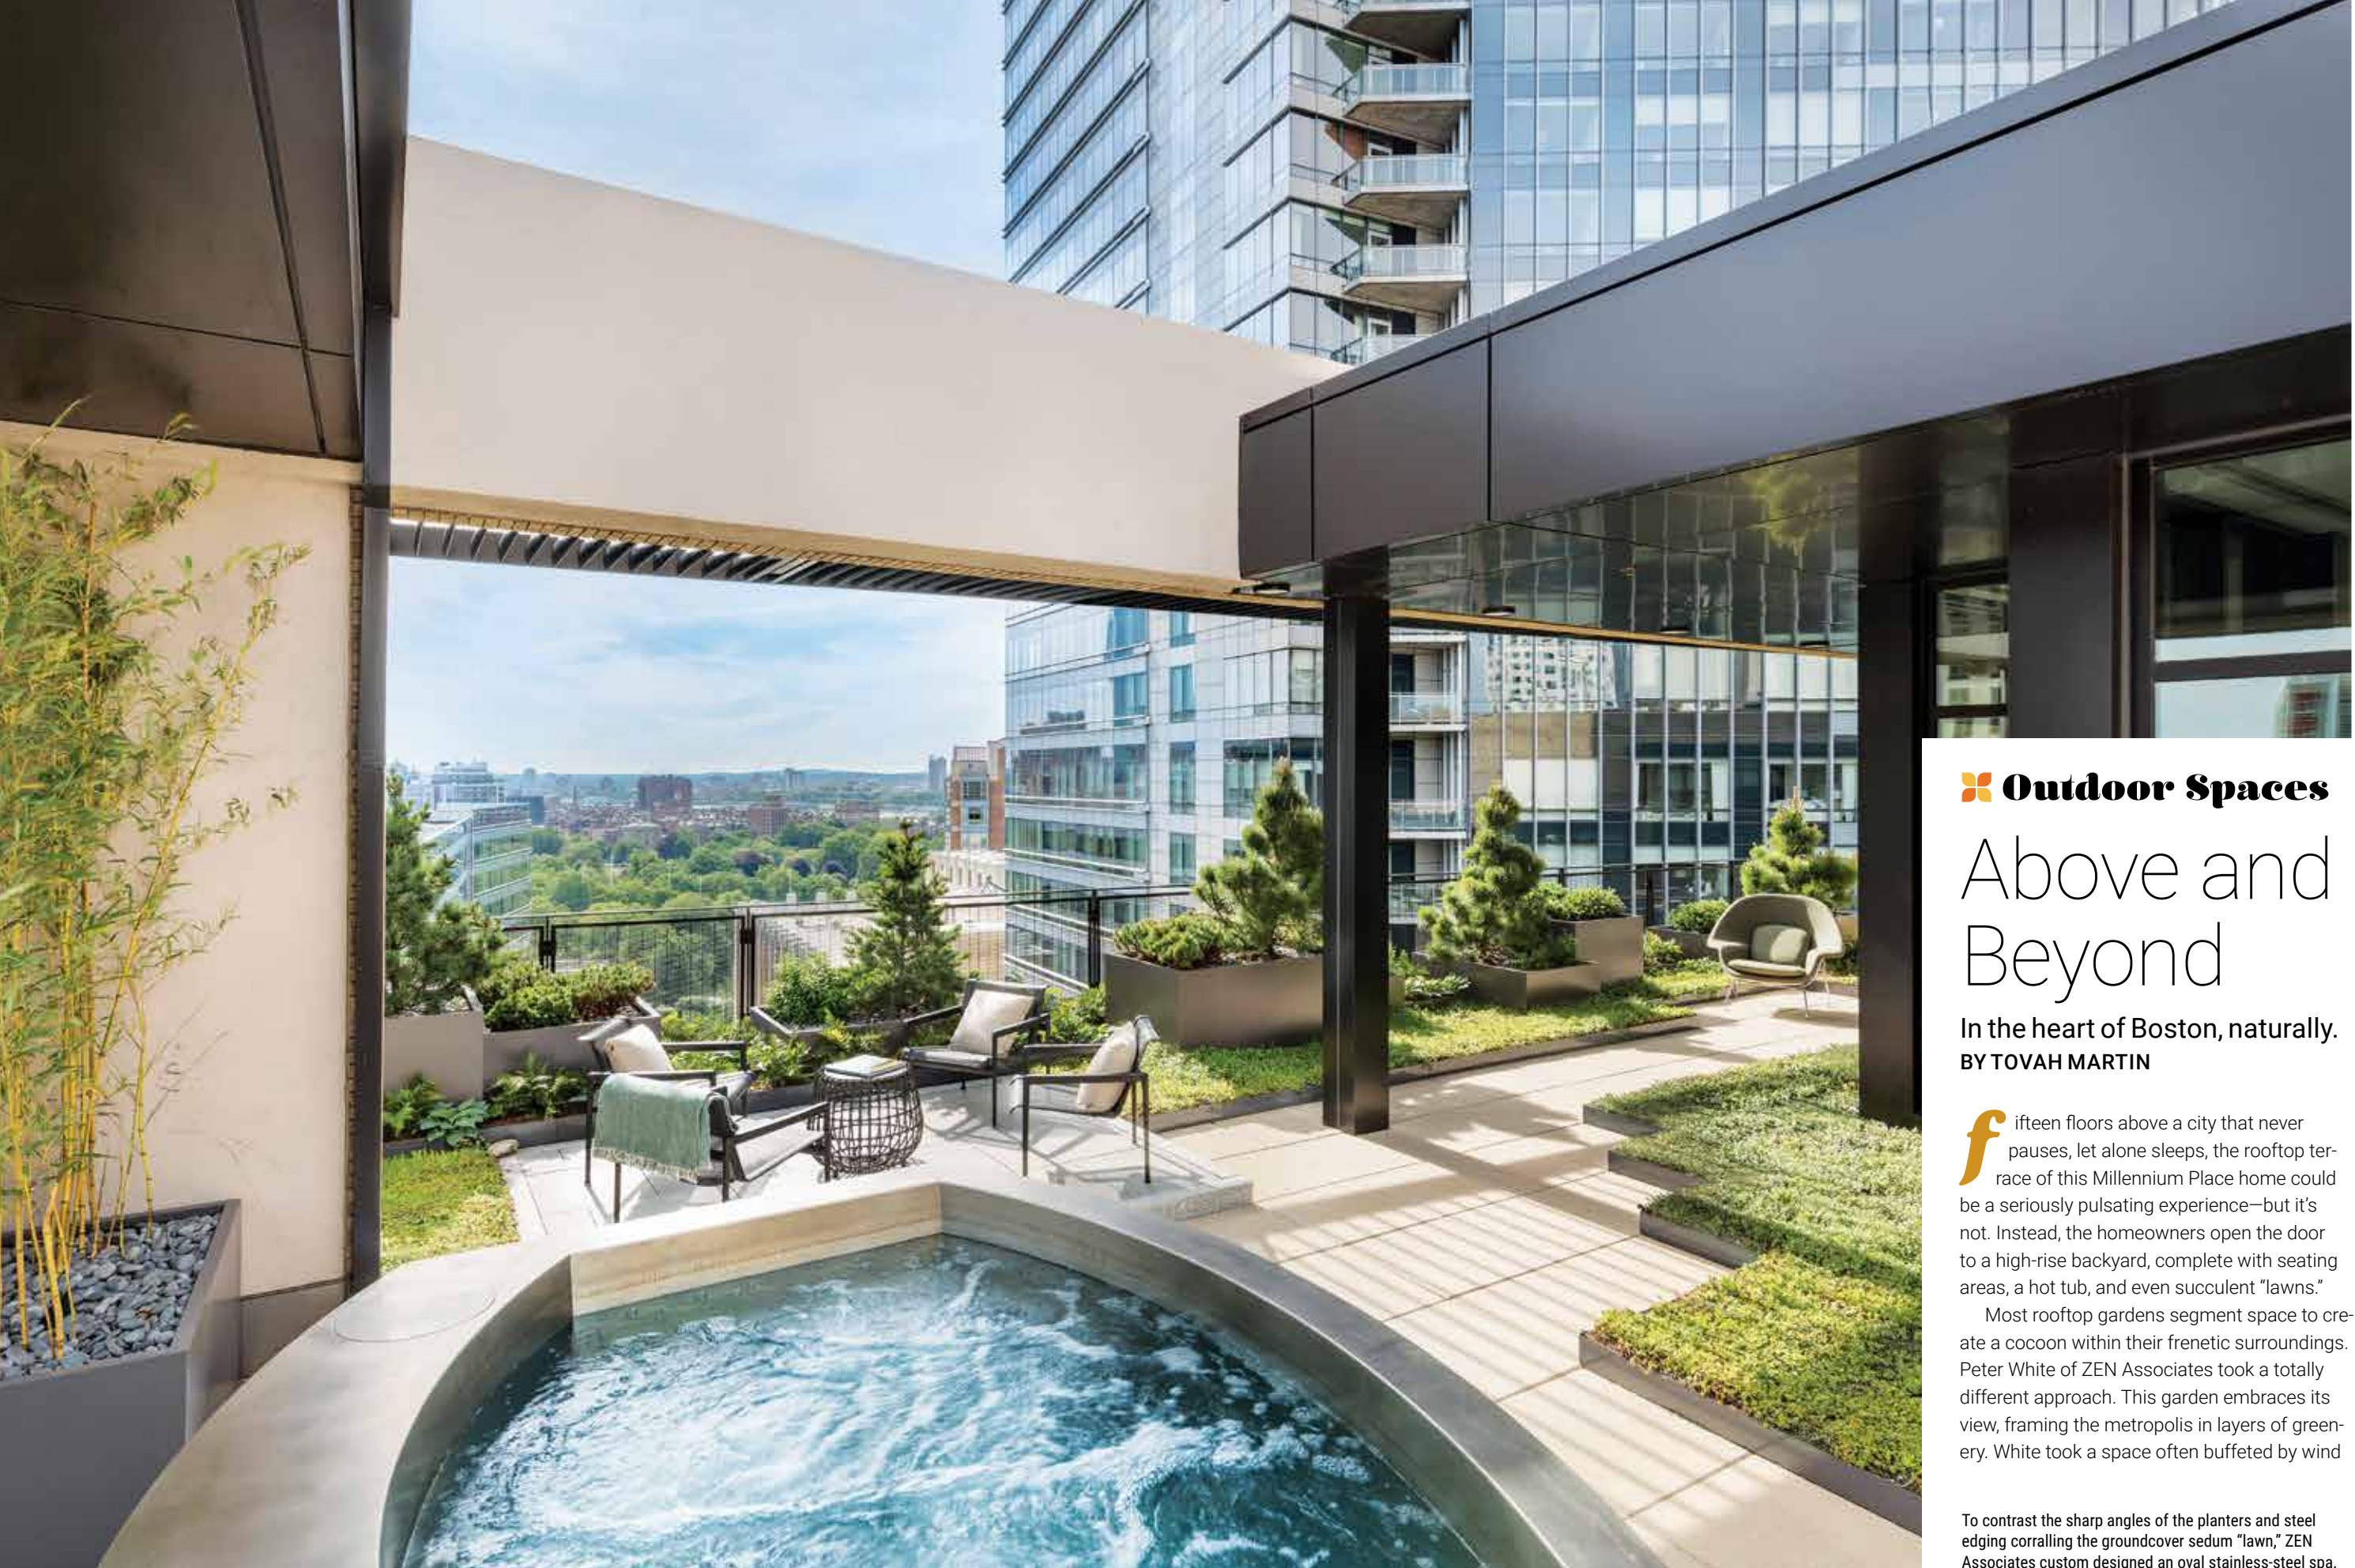

Outdoor Spaces

Above and Beyond

In the heart of Boston, naturally.
BY TOVAH MARTIN

fifteen floors above a city that never pauses, let alone sleeps, the rooftop terrace of this Millennium Place home could be a seriously pulsating experience—but it's not. Instead, the homeowners open the door to a high-rise backyard, complete with seating areas, a hot tub, and even succulent "lawns."

Most rooftop gardens segment space to create a cocoon within their frenetic surroundings. Peter White of ZEN Associates took a totally different approach. This garden embraces its view, framing the metropolis in layers of greenery. White took a space often buffeted by wind

To contrast the sharp angles of the planters and steel edging corralling the groundcover sedum "lawn," ZEN Associates custom designed an oval stainless-steel spa.